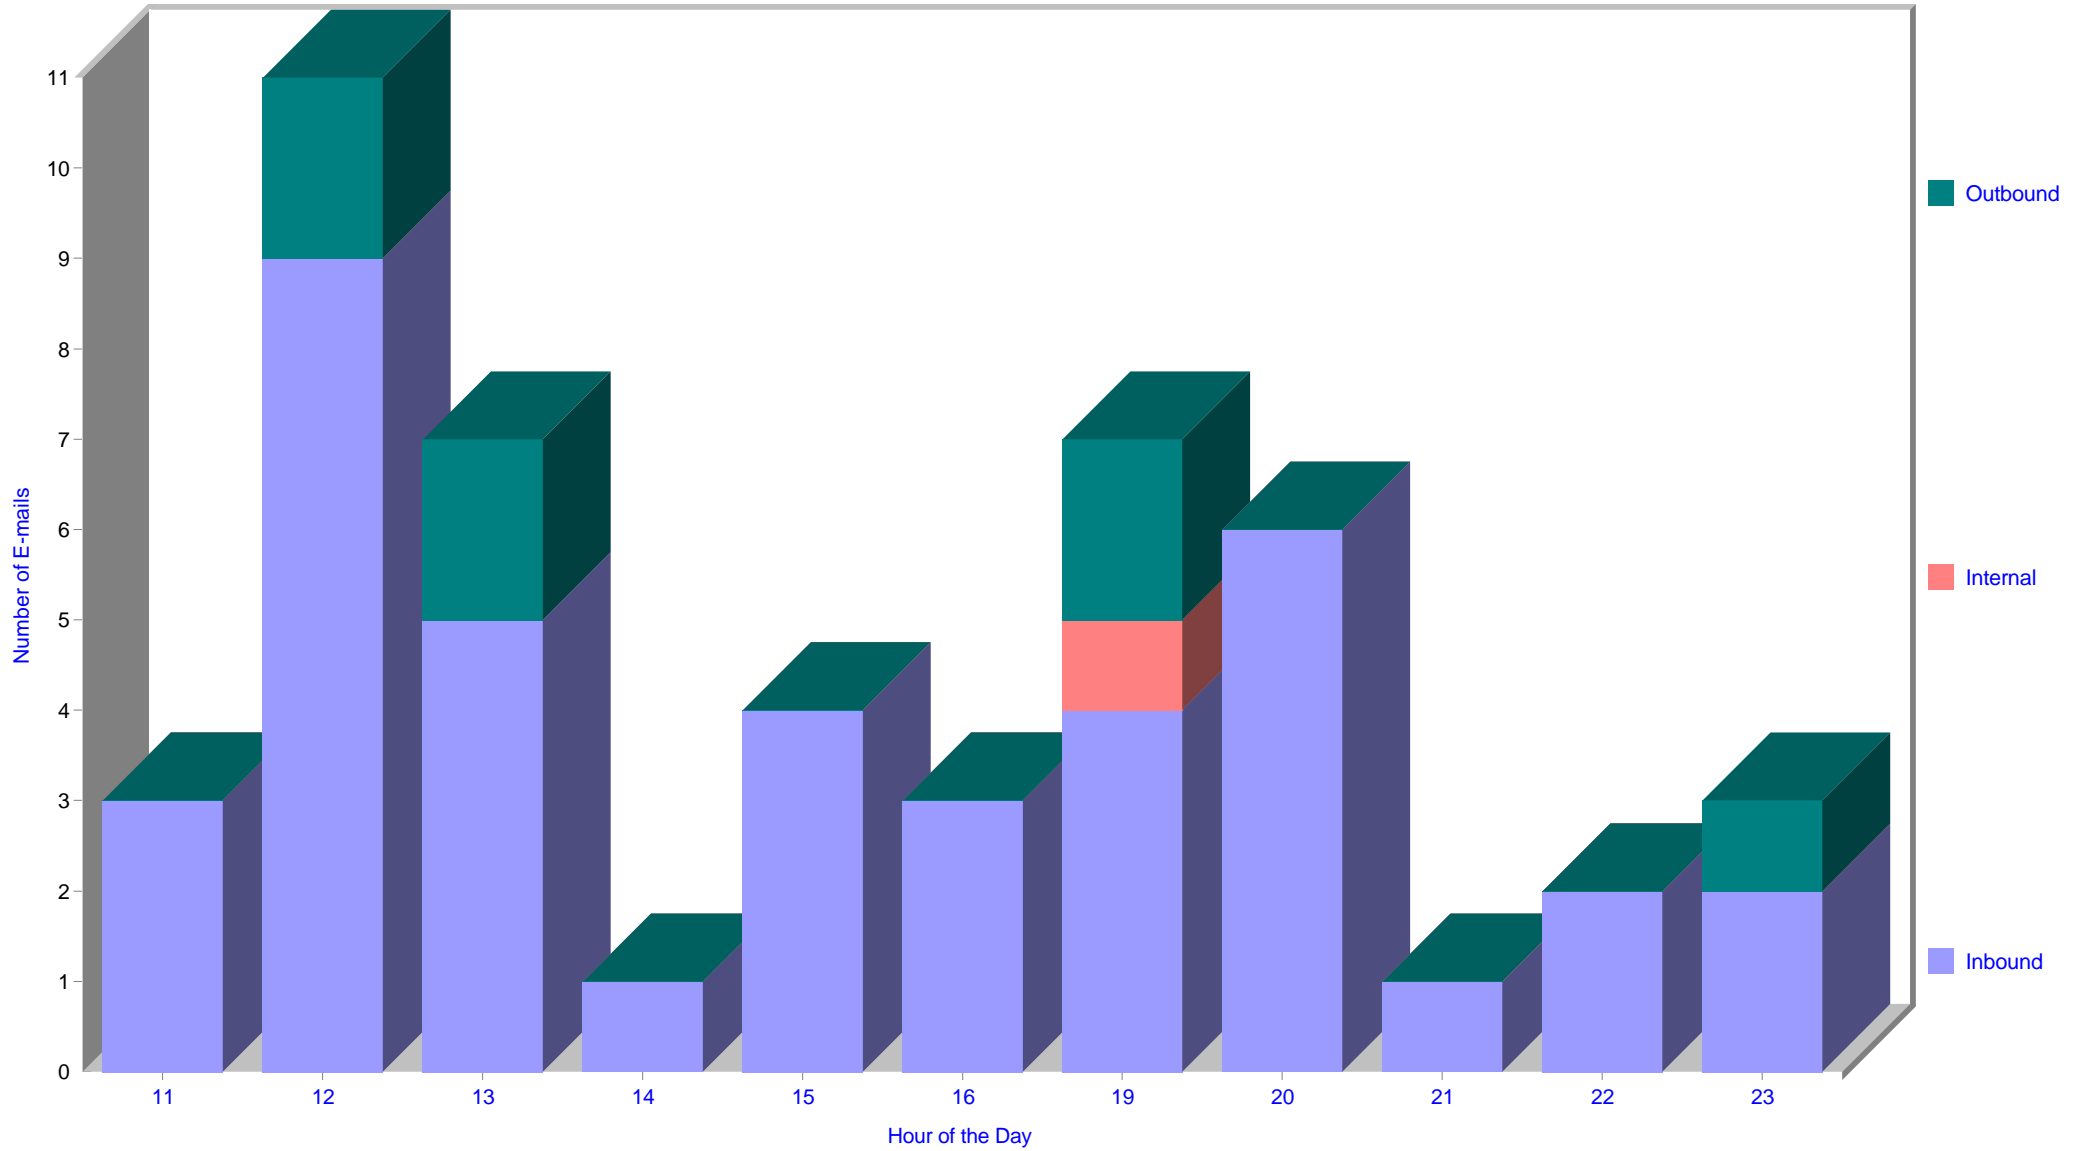

Hourly E-mail Traffic - Graph

Saturday November 5, 2005

Hourly E-mail Traffic - Data

Saturday November 5, 2005

Hour	Inbound		Internal		Outbound		Total Traffic	
	Number of E-mails	Size (KB)	Number of E-mails	Size (KB)	Number of E-mails	Size (KB)	Number of E-mails	Size (KB)
11:00	3	176					3	176
12:00	9	400			2	1	11	401
13:00	5	258			2	8	7	266
14:00	1	41					1	41
15:00	4	113					4	113
16:00	3	86					3	86
19:00	4	261	1	32	2	3	7	296
20:00	6	242					6	242
21:00	1	4					1	4
22:00	2	121					2	121
23:00	2	60			1	1	3	61
Total for Saturday November 5, :	40	1,761	1	32	7	14	48	1,807