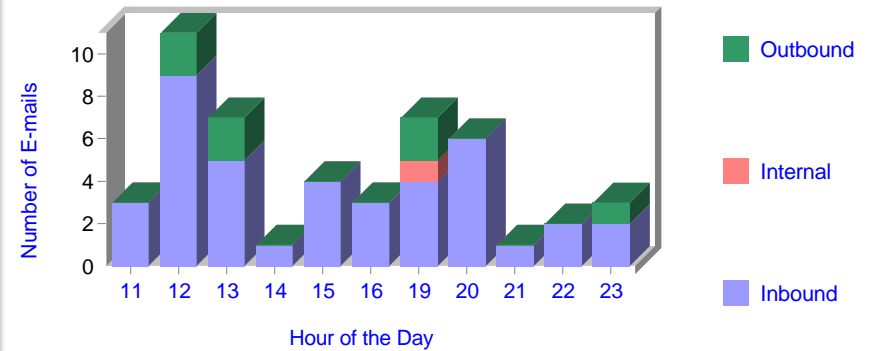

Daily E-mail Statistics

Saturday November 5, 2005

E-mail - Address Statistics

	Number of Distinct Addresses
Internal Recipient E-mail Addresses:	10
Internal Sender E-mail Addresses:	4
External Recipient E-mail Addresses:	7
External Sender E-mail Addresses:	35

E-mail Traffic - Hourly Activity

E-mail Traffic - Messaging Flows

	Number of E-mails	Size (KB)
Inbound	40	1,761
Internal	1	32
Outbound	7	14

E-mail - Most Active Users

	E-mail Address	Number of E-mails
Top Inbound Recipient:	qverppvba@net-report.net	15
Top Inbound Sender:	erpunmqbf@canaco.net	2
Top Internal Recipient:	qpbzhavnpvba@net-report.net	1
Top Internal Sender:	pbzchgb@net-report.net	1
Top Outbound Recipient:	nenzverm@cidesi.mx	1
Top Outbound Sender:	npnqrzvpn@net-report.net	4

Top 20 E-mail Delivery Errors

Saturday November 5, 2005

Error Type	Reason	Number of E-mails	E-mail %
			
bounced	cannot access mailbox /var/mail/direccion for user direccion. error writing message: File too large	15	30.61%
bounced	unknown user: "lizardo"	3	6.12%
bounced	unknown user: "rage"	1	2.04%
Total for the above list:		19	38.78%
Total for the remaining E-mail Delivery Errors:		0	0.00%
	Total for all the E-mail Delivery Errors:	19	38.78%
	Total for all the Successful E-mail Deliveries:	30	61.22%
	Total for all the E-mail Deliveries:	49	100.00%